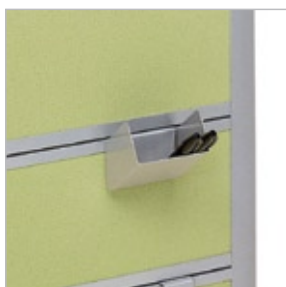

Veyhl Accessory Trays can be attached to improve functionality, while the size of the rail allows a more open plan office without the partitioning of the standard Veyhl Screens.

► Fabric covered Veyhl Desk Rail

► Veyhl Accessory Trays as shown

The Veyhl Screen

VEYHL SCREEN Accessories

The Veyhl Screen Systems Accessory Trays are tools to be used in conjunction with all of the various Veyhl options. There are Trays for all purposes, as shown in the images provided.

▶ A4 TRAY

▶ POST - IT TRAY

▶ PEN TRAY

These trays allow the user to keep a usually cluttered desk surface free of paper work, files, pens and pencils when not in use, while also providing quick access to often referenced materials.