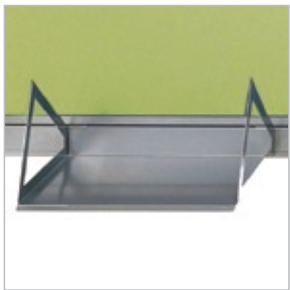

▶ FILE SUPPORT TRAY