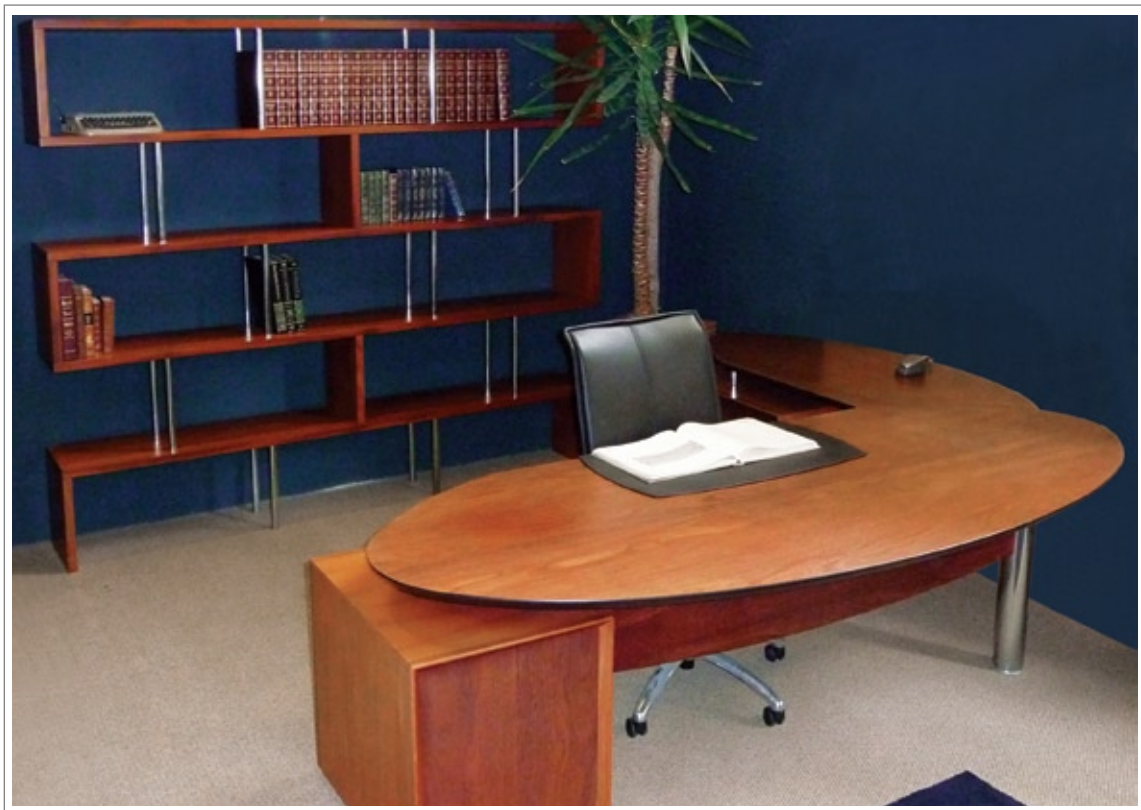

montage
interiors
EST. 2003

Olympic Executive Desk

Executive Furniture

Olympic Executive Desk

The Olympic Desk and Bookcase form an elegant combination to create an executive, yet personal office. The curved desktop is complemented by the linear bookshelves. Both feature a modern chrome, which contrasts effectively against the attractive wooden finish.

THE OLYMPIC features

- ▶ Can be enhanced with elegant items of Executive Seating we have available (see Executive Seating Brochure)
- ▶ Desk and Bookcase can be purchased together or separately
- ▶ Bookcase Dimensions:
2940 high x 2240 long x 350 wide