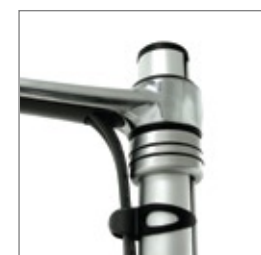

The **FOCUS** Monitor Arm

Accessories

The Focus Monitor Arm

The Focus Monitor Arm is the ultimate in style and flexibility for mounting LCD Flat Panel Monitors. Both simple to use, and aesthetically pleasing, the Focus will be a functional and useful addition to any working area.

THE FOCUS features

- ▶ Includes both bolt through and desk clamp mounting options
- ▶ Built in Cable Management System
- ▶ Suitable for flat panel sizes from 12-19 inches and up to 6 kgs
- ▶ Mounting Plate suits standard mounting interfaces either 100mm x 100mm or 75mm x 75mm
- ▶ Both single and double screen mounting options. Double has the capacity to hold up to two 19 inch monitors
- ▶ 5 Year Warranty

Lock Grip Detail

Mounting Head Detail

Cable Management Detail