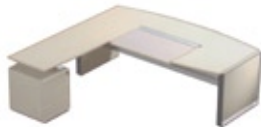

# Ellitica Executive Desk

The Ellitica Desk can be manufactured from either Veneer or Melteca, with the steel supports in either powder coat or aluminium finish to suit. The Ellitica Desk can be enhanced by the elegantly designed executive seating pictured on our website.

## THE ELLITICA features

- ▶ A sleek Veneer or Melteca finish, complementing any executive setting
- ▶ Can be accompanied by our range of custom made credenzas, mobile units and storage solutions

Ellitica Linear